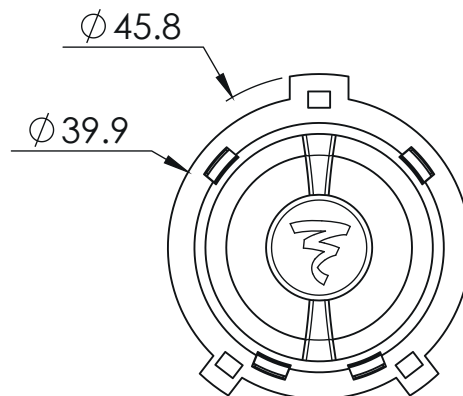

TWEETER VW

Technical Sheet

Tweeter

SPECIFICATIONS

Nominal power	15W
Maximum power	100W
Sensitivity	91dB
Nom. impedance	4 Ω
Cone	Aluminium
Surround	Fabric
DC resistance	3.5 Ω
Former	Kapton
Layers	2
Wire	Aluminium
Net weight	50g 0.11 lbs

FREQUENCY RESPONSE/IMPEDANCE

PARAMETERS

Rdc	3.5 Ω
Fs	3875Hz
Mms	24.7g
SPL	88dB

MECHANICAL DRAWING

Dimensions in mm

FOCAL® INSIDE

Focal® is a trademark of Focal-JMLab® - www.focal.com - SCCG - 09/11/2020 - v1