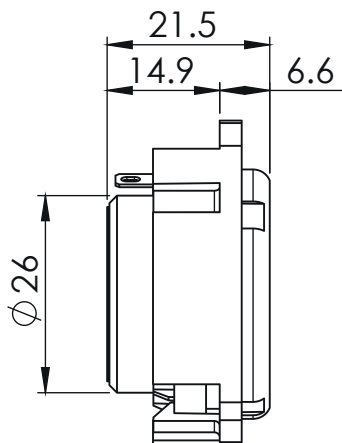

TWEETER VW

Technical Sheet

Tweeter

SPECIFICATIONS

Nominal power	15W
Maximum power	100W
Sensitivity	91dB
Nom. impedance	4 Ω
Cone	Aluminium
Surround	Fabric
DC resistance	3.5 Ω
Former	Kapton
Layers	2
Wire	Aluminium
Net weight	50g 0.11 lbs

FREQUENCY RESPONSE/IMPEDANCE

PARAMETERS

Rdc	3.5 Ω
Fs	3875Hz
Mms	24.7g
SPL	88dB

MECHANICAL DRAWING

Dimensions in mm

FOCAL® INSIDE

Focal® is a trademark of Focal-JMLab® - www.focal.com - SCCG - 09/11/2020 - v1