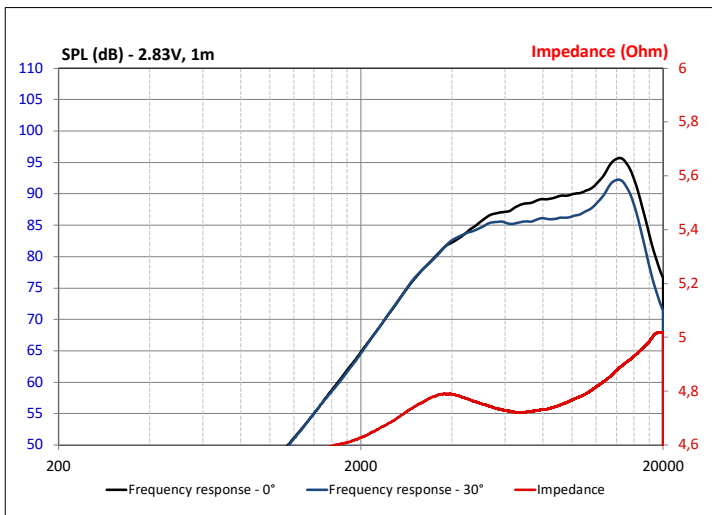

TWEETER VW

Technical Sheet

Tweeter

SPECIFICATIONS

Nominal power	15W
Maximum power	100W
Sensitivity	91dB
Nom. impedance	4 Ω
Cone	Aluminium
Surround	Fabric
DC resistance	3.5 Ω
Former	Kapton
Layers	2
Wire	Aluminium
Net weight	50g 0.11 lbs

FREQUENCY RESPONSE/IMPEDANCE

PARAMETERS

Rdc	3.5 Ω
Fs	3875Hz
Mms	24.7g
SPL	88dB

MECHANICAL DRAWING

Dimensions in mm

FOCAL® INSIDE

Focal® is a trademark of Focal-JMLab® - www.focal.com - SCCG - 09/11/2020 - v1